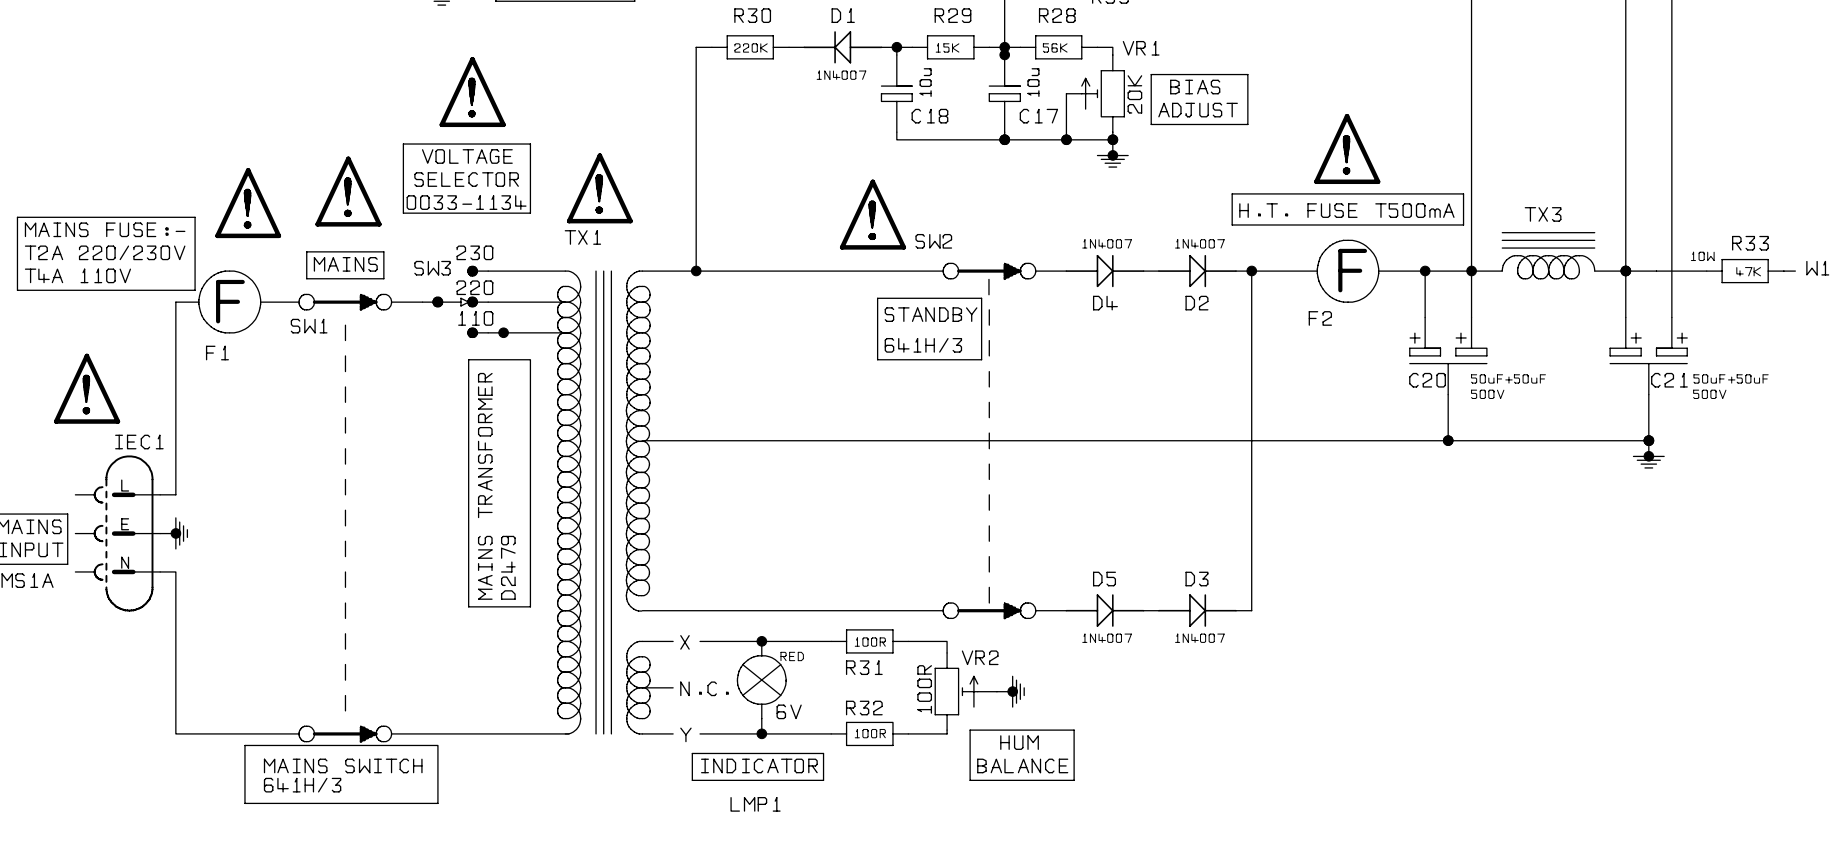

DWG.No. 1987-01-60-02

DRAWN	M BALLINGER	DATE	5-3-02	4	2382	29-4-03
MODEL	1987X-01	ISS	ECO NUMBER	3	2139	24-6-02
				2	2100	28-3-02

TITLE	CIRCUIT DIAG
DWG.No	1987-01-60-02
ISS	4