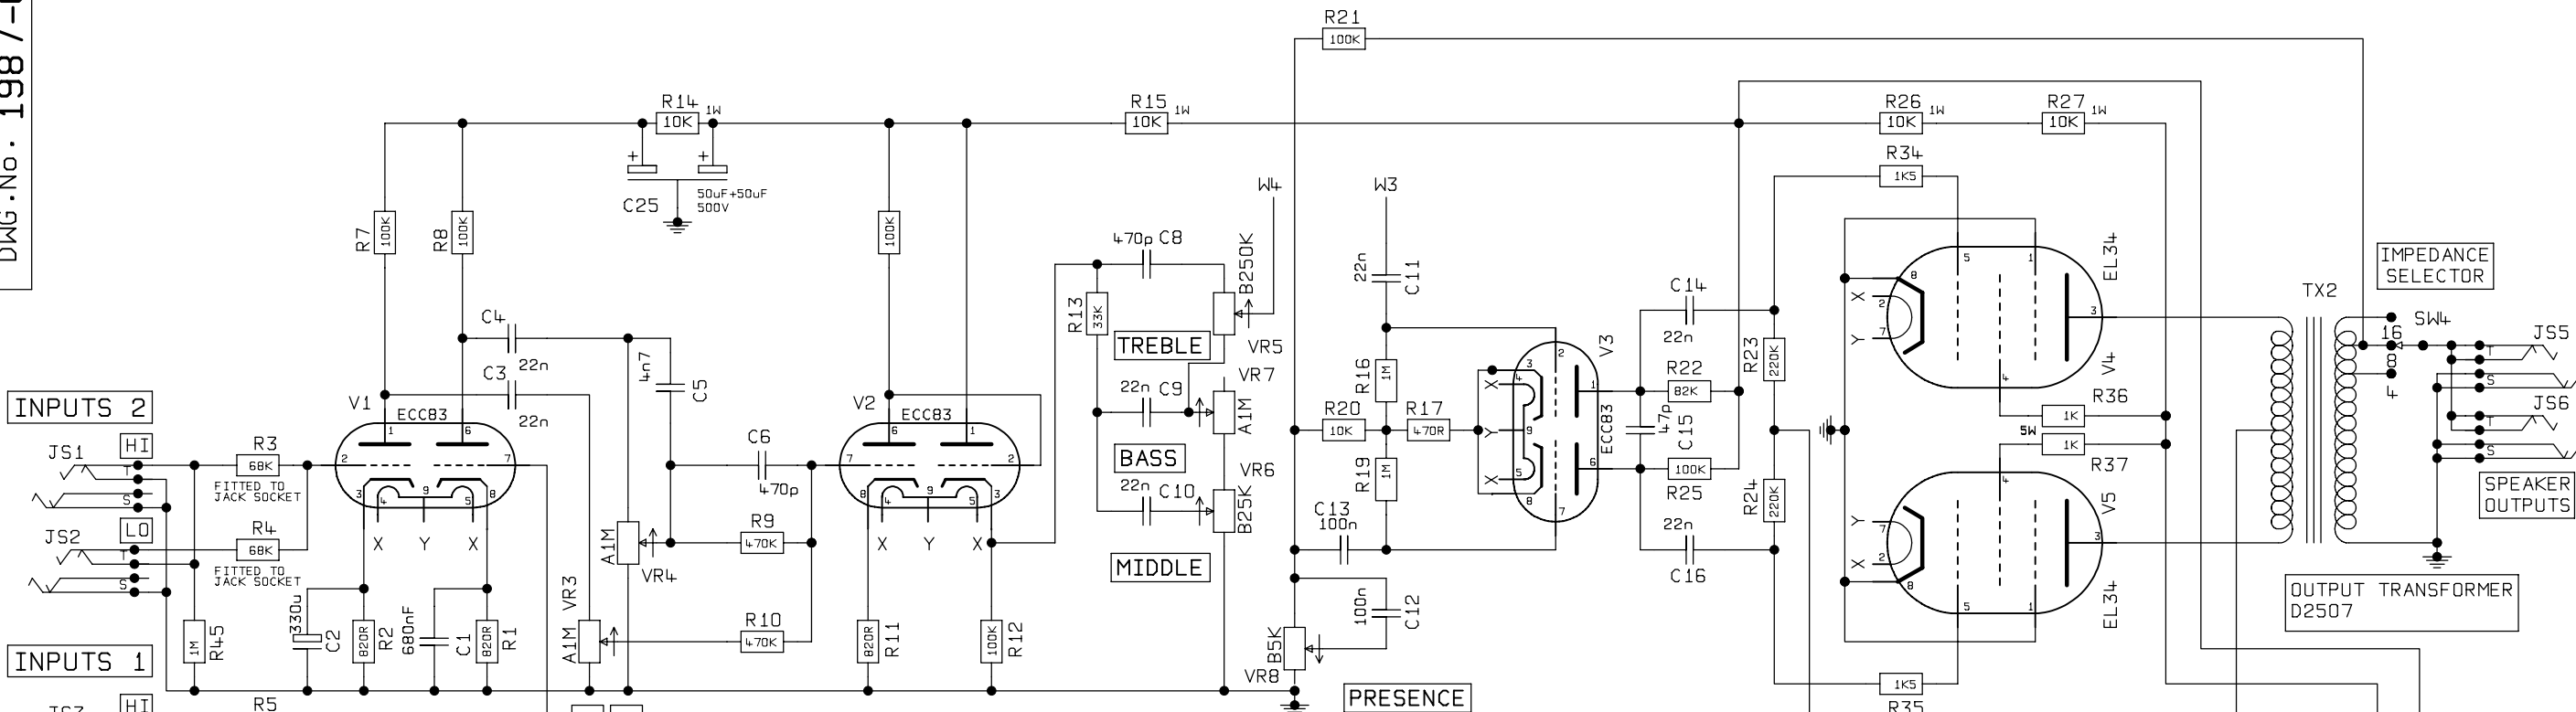

DWG.No. 1987-01-60-02

DRAWN	M BALLINGER	DATE	5-3-02	4	2382	29-4-03
MODEL	1987X-01	ISS	ECO NUMBER	3	2139	24-6-02
				2	2100	28-3-02

TITLE	CIRCUIT DIAG
DWG.No	1987-01-60-02
ISS	4