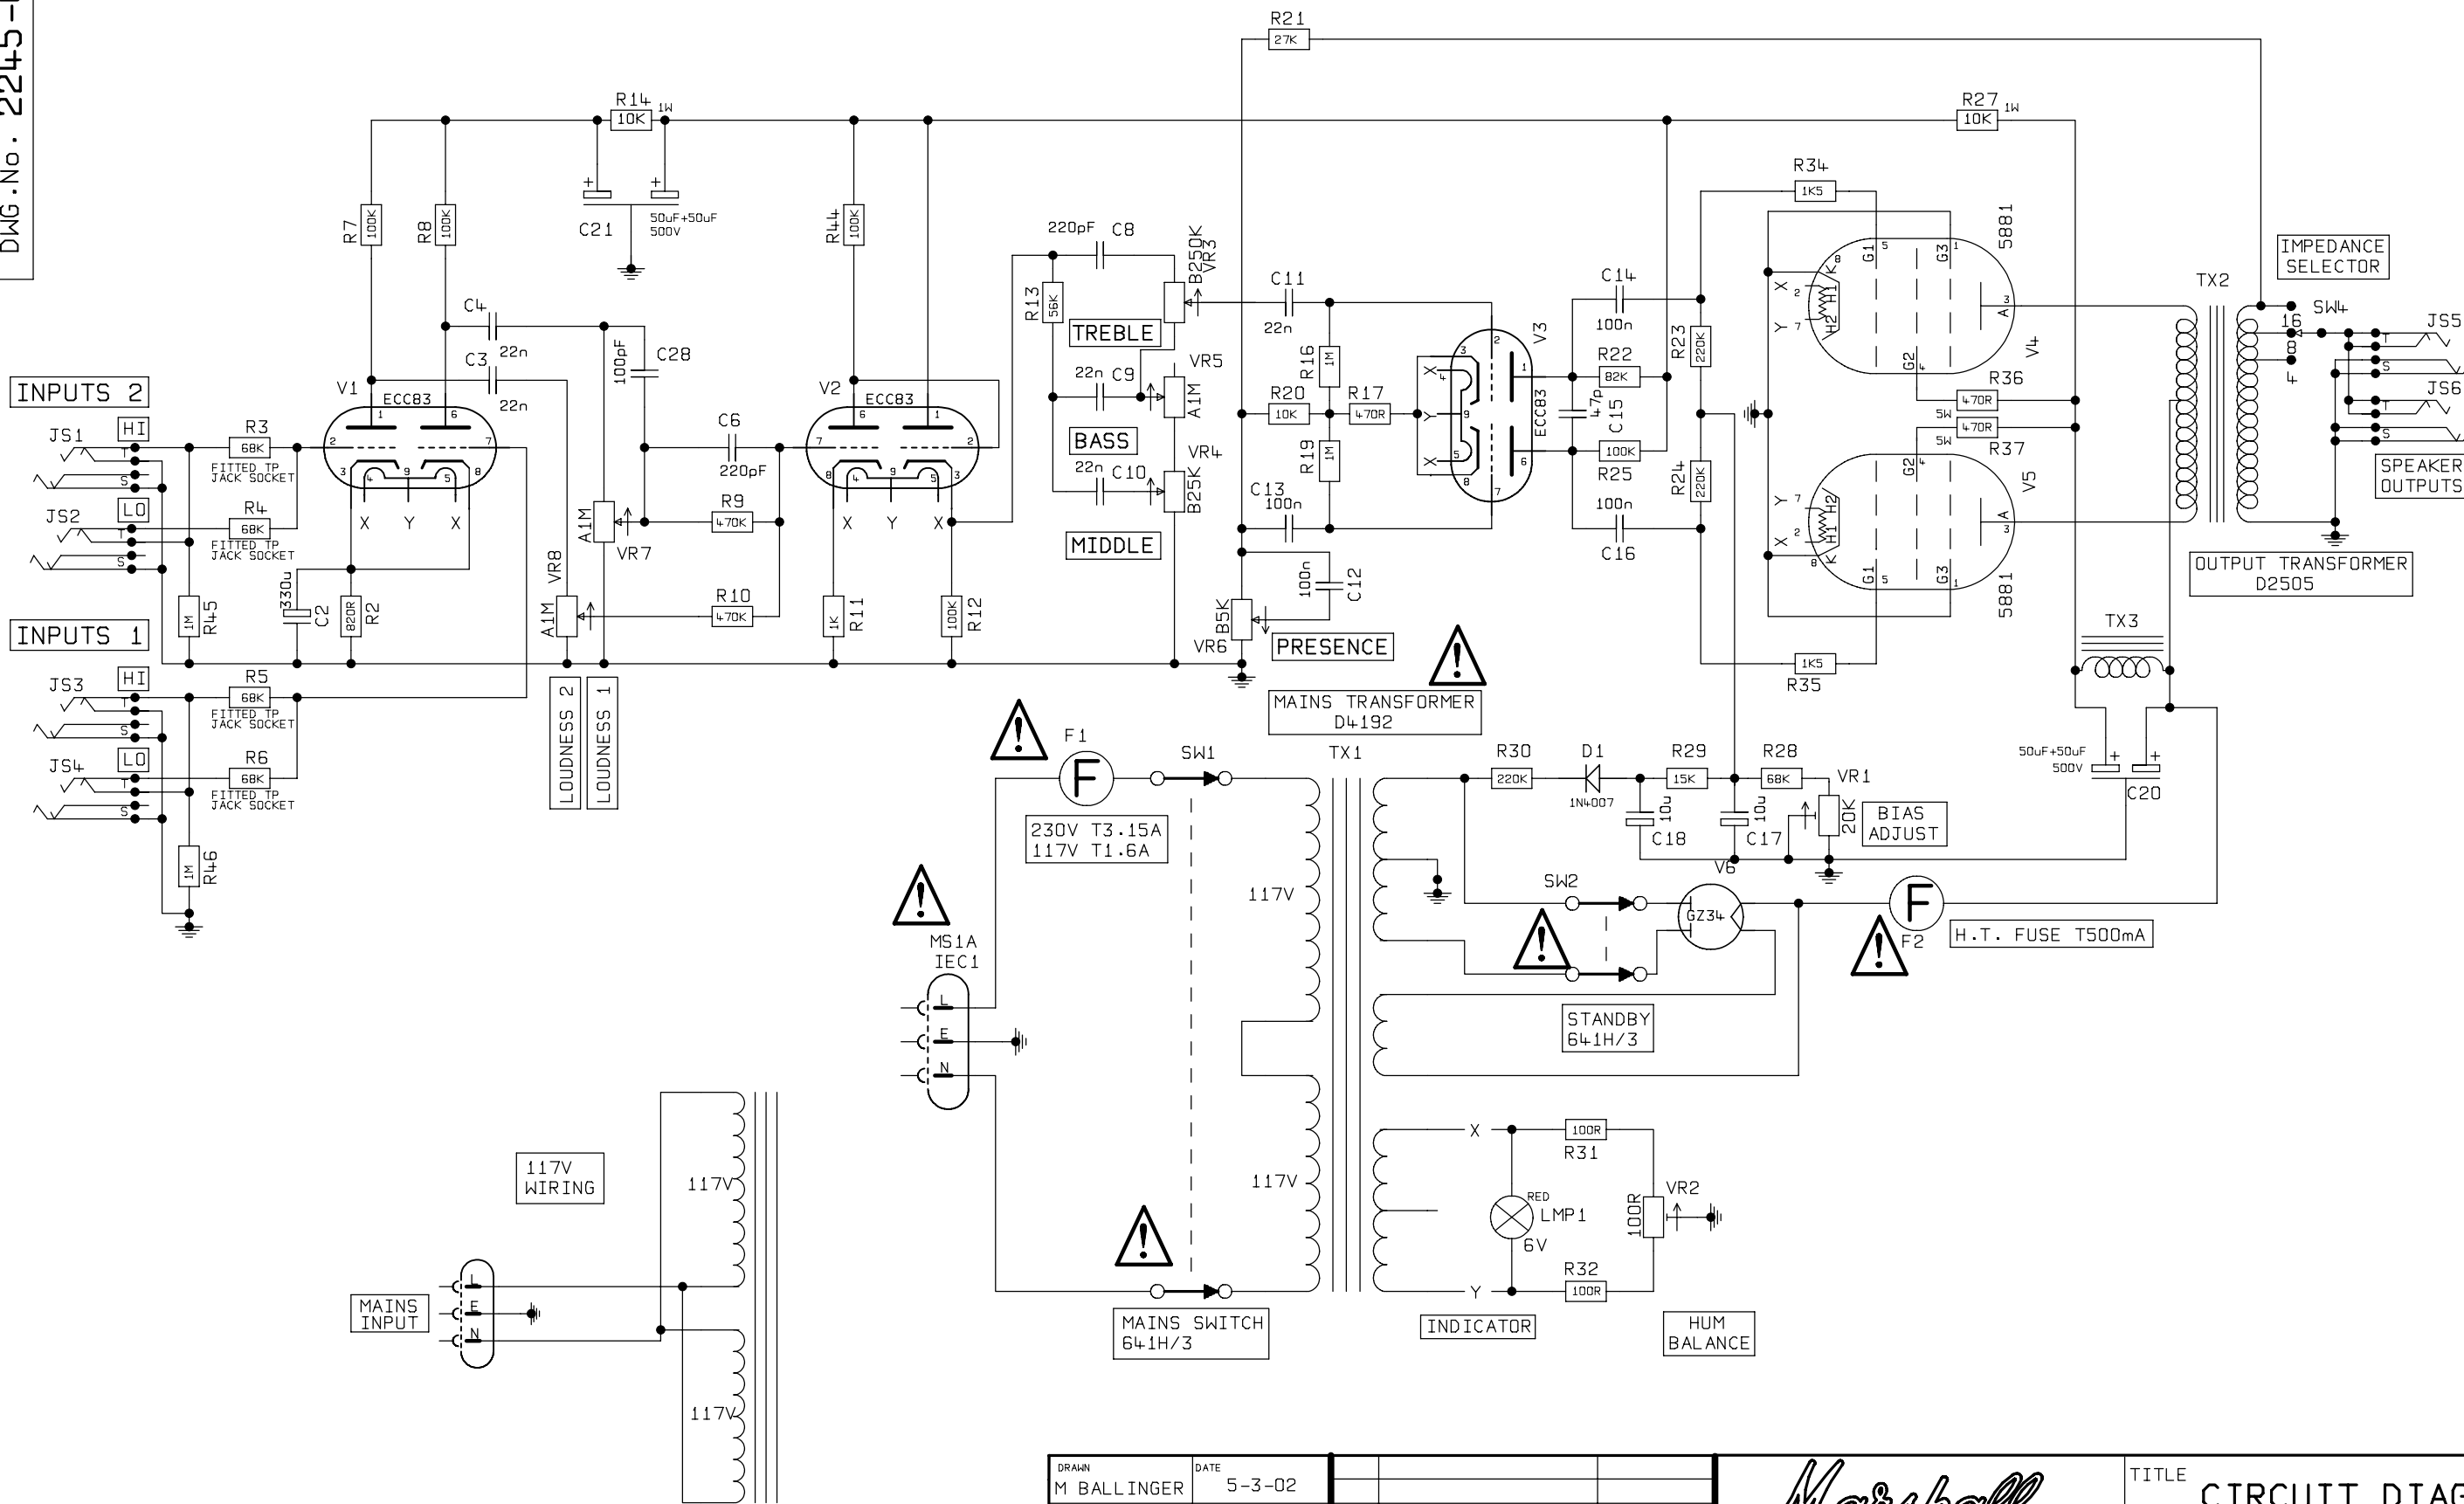

DWG.No. 2245-01-60-02

DRAWN	M BALLINGER	DATE	5-3-02
MODEL	2245-01	ISS	ECO NUMBER
			DATE

TITLE	CIRCUIT DIAG.
DWG.No	2245-01-60-02
ISS	3